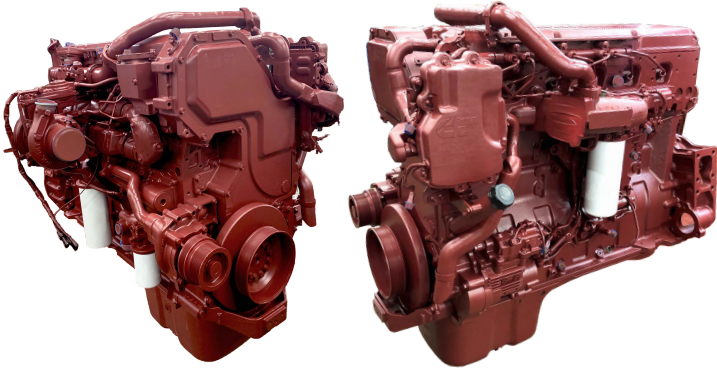

Cummins® ISX 15L CM2350/EPA13

SHORT BLOCK INCLUDES:

- Block
- Rods
- Crankshaft & gear
- Piston assemblies
- Flywheel housing
- Water pump
- Oil pan
- Oil filter
- Oil pump
- Front gear housing
- Oil cooler
- Gasket set
- Water filter
- Fuel filter
- Front and rear seal installed

LONG BLOCK INCLUDES:

ALL PARTS ON THE SHORT BLOCK PLUS

- Head
- Front Cover
- Jake Brake - If Applicable
- Crankcase breather element
- Camshaft
- Cam gears
- Valve cover
- Valve train (Rocker Arms)

LONG BLOCK SUPREME INCLUDES:

ALL PARTS ON THE LONG BLOCK PLUS

- Injectors

COMPLETE DROP-IN INCLUDES:

ALL PARTS ON THE LONG BLOCK SUPREME PLUS

- High-Pressure fuel pump
- Low & high pressure lines
- Intake cover & connection
- Damper pulley
- Turbocharger
- Exhaust manifold
- EGR cooler
- Sensors & switches
- Front motor mount
- ECM cooler
- Thermostat housing
- Crankcase breather assembly

APPLICATIONS

Reviva provides a Short Block, Long Block, Long Block Supreme and Complete Drop-In for the ISX CM2350/EPA13

ISX

Year Models: 2013-2016

Power Cylinder Update:

Reviva incorporates a carbon scraper ring, or commonly known as an anti-polishing ring, for better engine performance. The cylinder liner has an additional steel ring that is inserted on the counter bore of the cylinder liner. This scrapes the carbon from the sides of the piston which aids in reducing carbon polishing on the cylinder walls. These improvements are designed to decrease oil consumption, lower oil filter contaminants and reduce DPF regeneration.